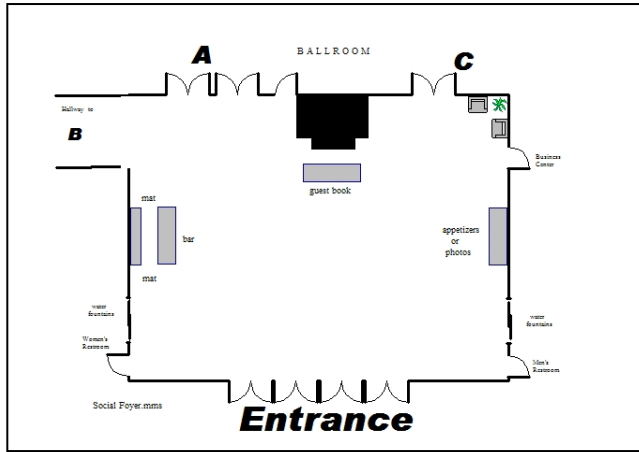

STANDARD SOCIAL DIAGRAMS

Section ABC

NOTE: one more table can be added to these (2) rows to add 16 more seats, if needed

Foyer

**34 rounds of 8 = 272 seats
 and
 Headtable for 2**

Banquet 274 option.mms