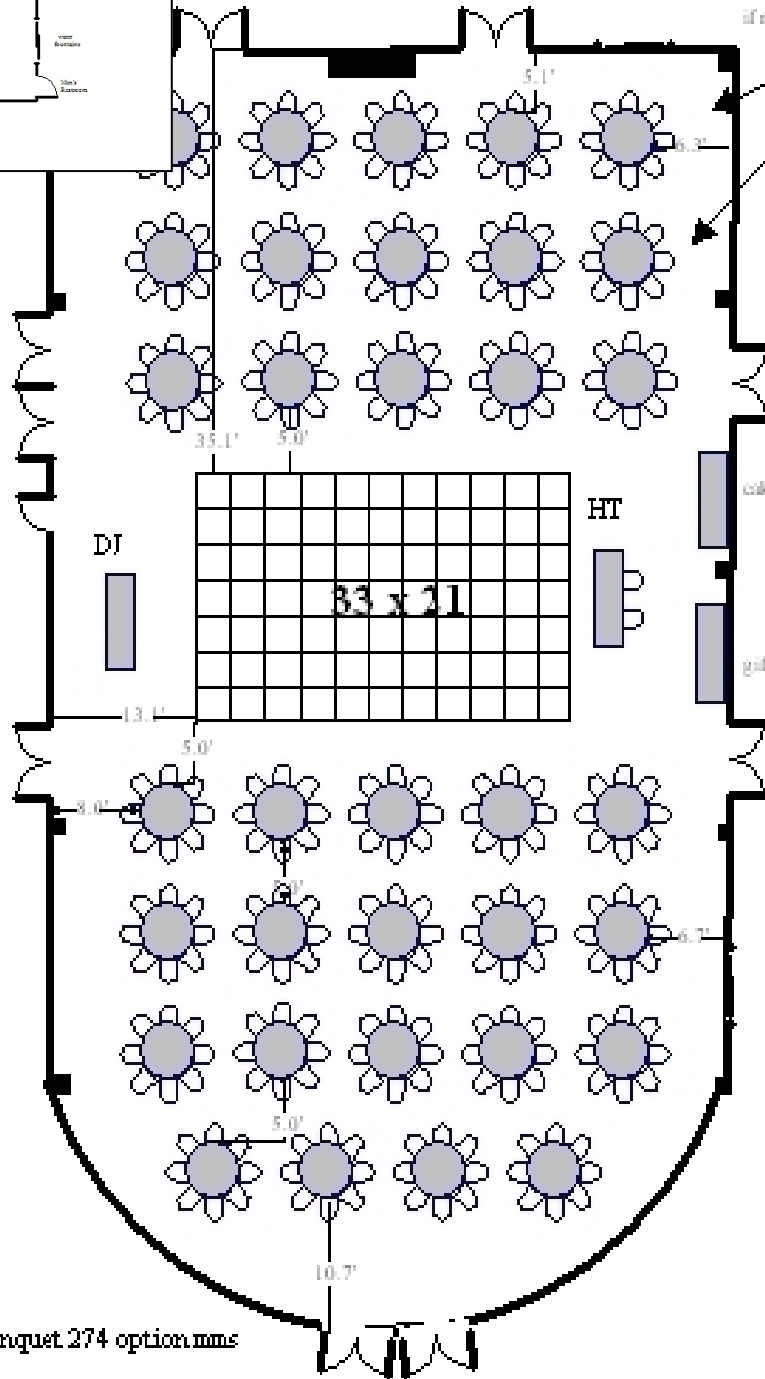

STANDARD SOCIAL DIAGRAMS

Section ABC

NOTE: one more table can be added to these (2) rows to add 16 more seats, if needed

Foyer

**34 rounds of 8 = 272 seats
 and
 Headtable for 2**

Banquet 274 option.mms